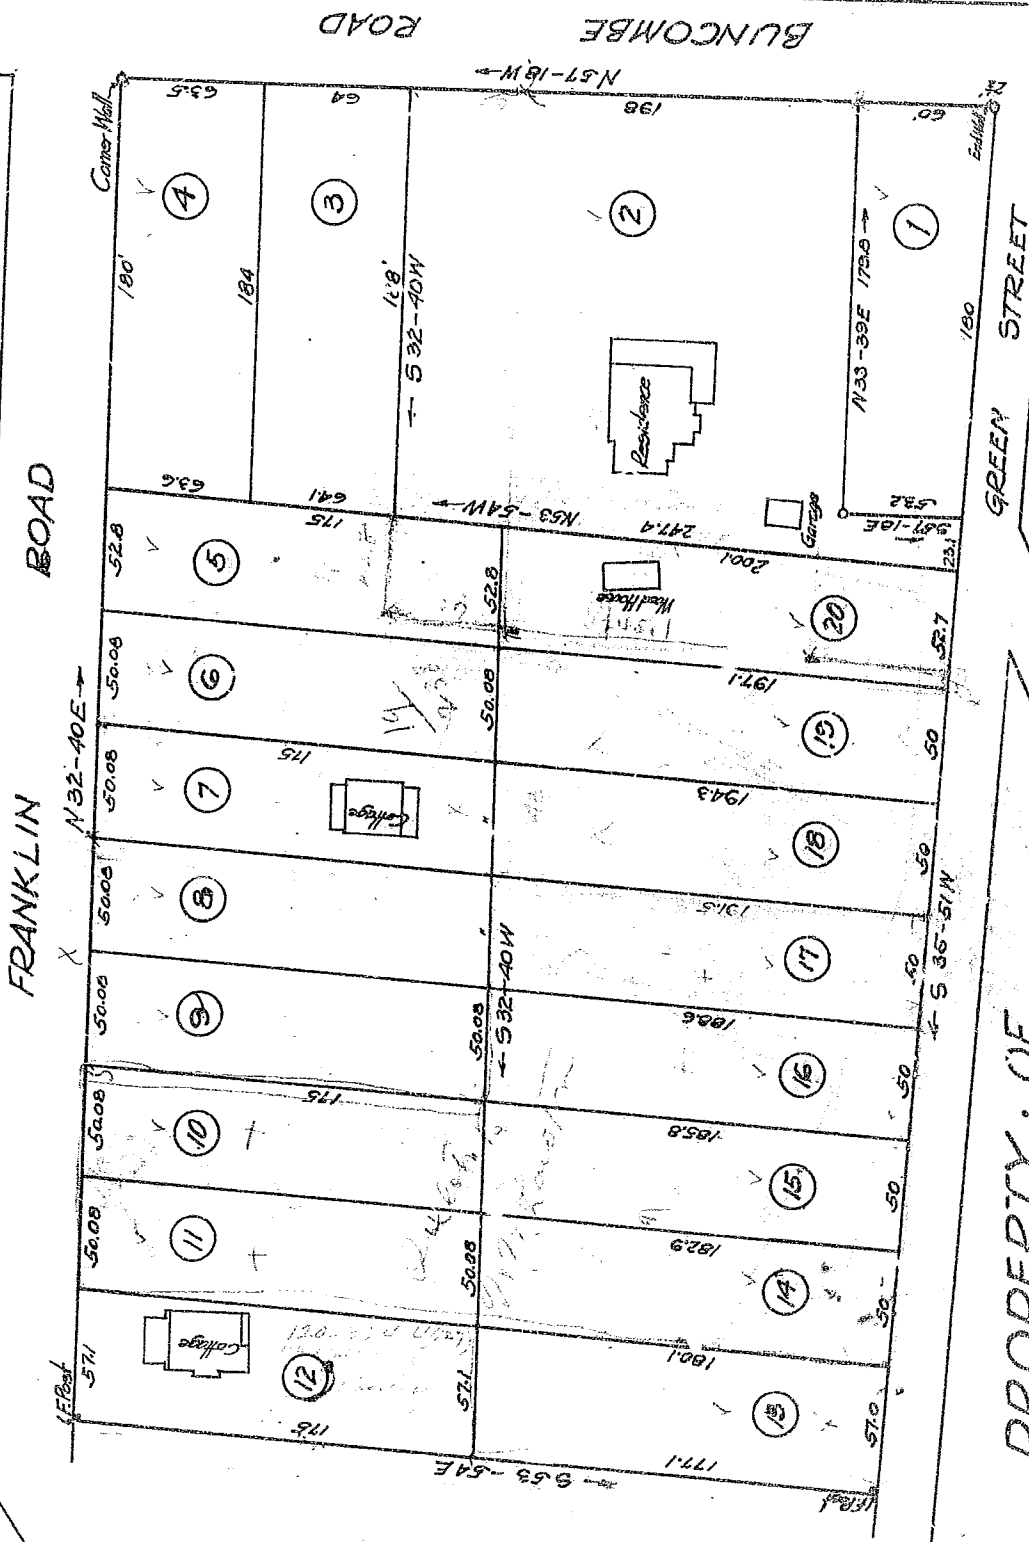

Wood Stakes at all Corners not noted.

GREEN STREET

PROPERTY OF
 T.O. & BESSIE M. LAWTON
 BUNCOMBE ROAD
 NEAR GREENVILLE S.C.

Scale 1" = 60'
 Recorded July 3-20
 REIDUN-ENSE

25000
 14000
 11000
 57